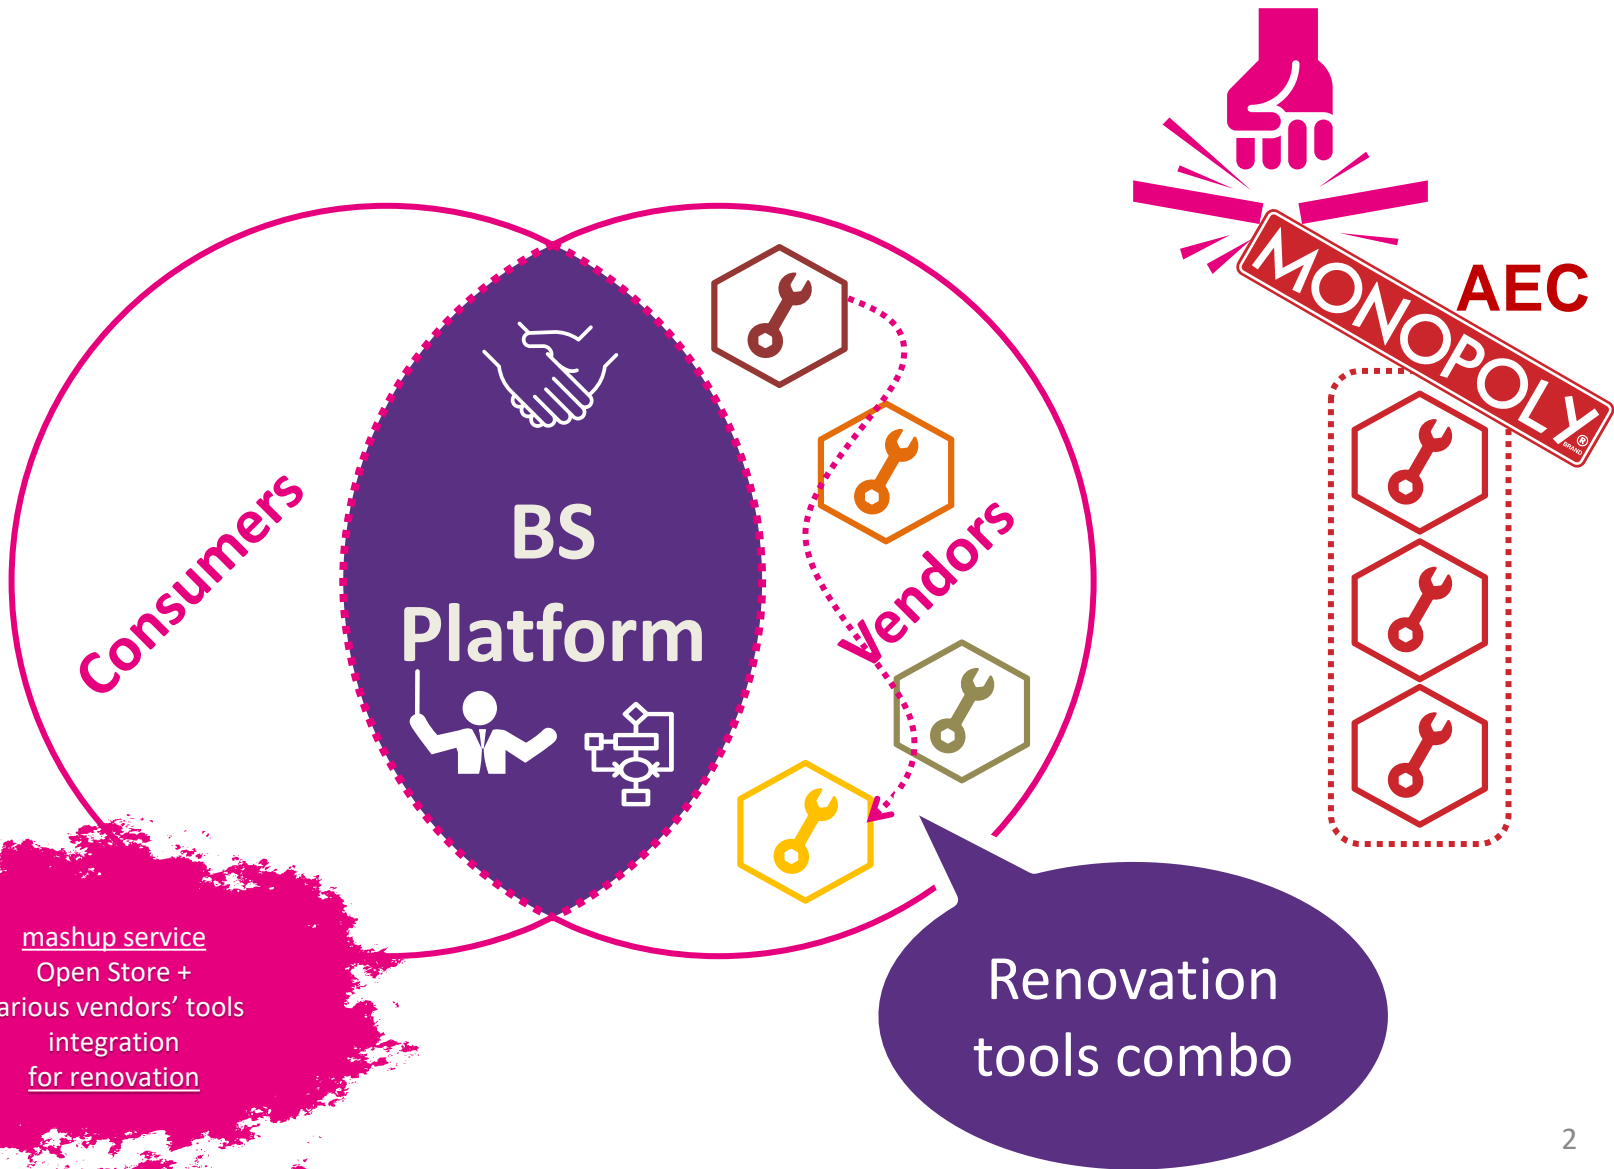

BIM-SPEED PLATFORM ECO-SYSTEM FOR BUILDING RENOVATION

Nicolas Pastorelly CSTB

A CONSTRUCTION PLATFORM ?

BIM-SPEED PLATFORM IS AN EXTENSION OF KROQI

BIM-SPEED PLATFORM COLLABORATION PLATFORM OVERVIEW

Document management system

-  User management
-  Folder level access right management
-  Document versioning
-  Documents comments
-  Secured file sharing
-  Simple validation workflow
-  Online documents viewing
-  File syncing application

Collaboration services

-  Discussion threads & chats
-  Visio-conferencing
-  Task management
-  Calendar / meetings management application
-  Central authentication system

KROQI SERVICES

-  *Naming convention*
File naming convention service
-  eveBIM
Integrated Open BIM application