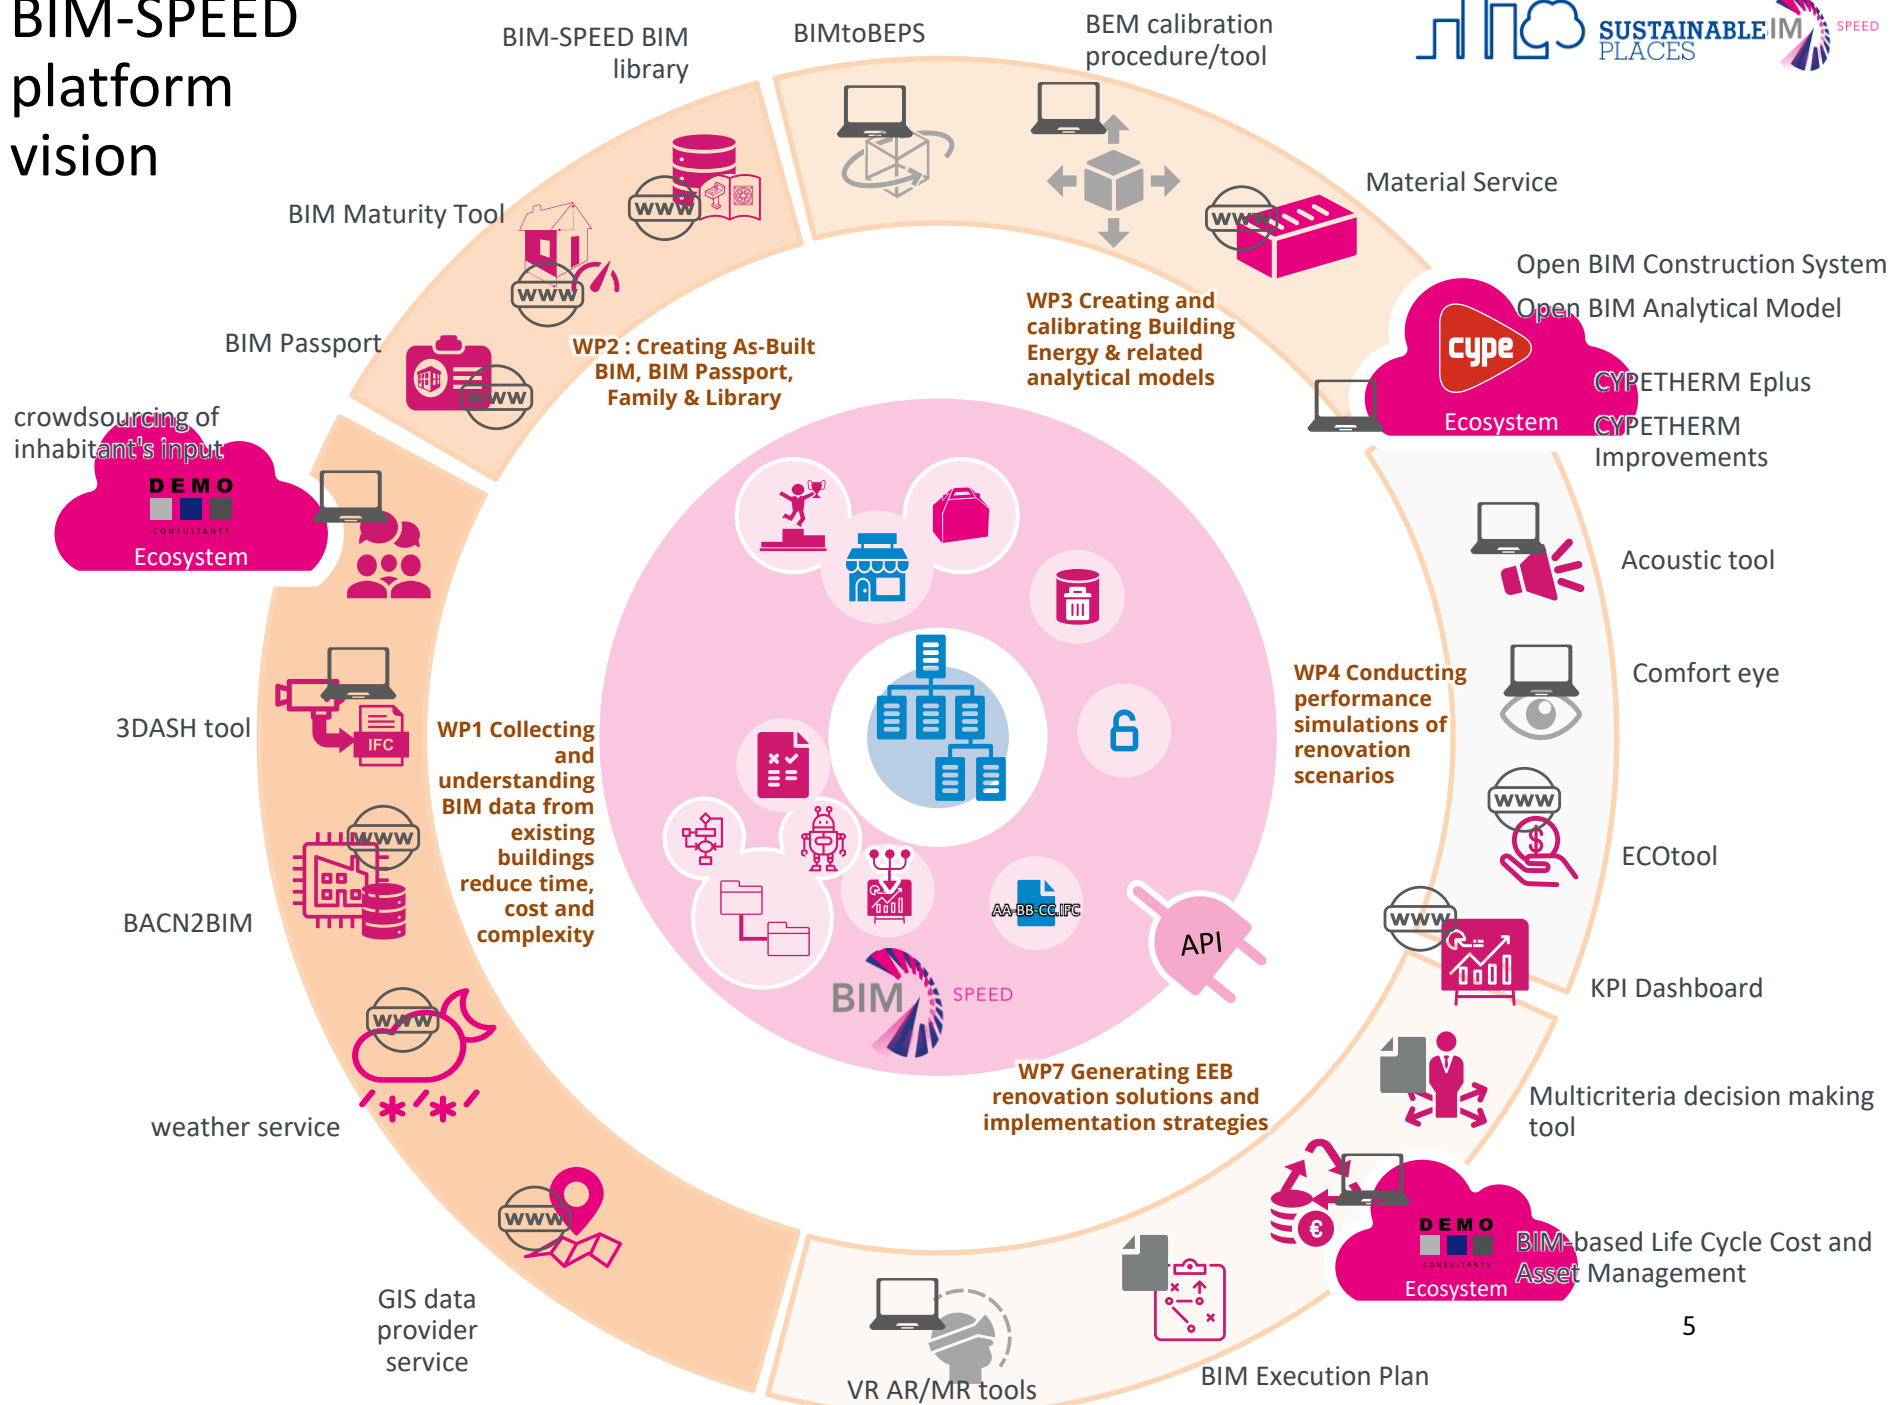

BIM-SPEED PLATFORM ECO-SYSTEM FOR BUILDING RENOVATION

Nicolas Pastorelly CSTB

A CONSTRUCTION PLATFORM ?

BIM-SPEED PLATFORM IS AN EXTENSION OF KROQI

BIM-SPEED PLATFORM COLLABORATION PLATFORM OVERVIEW

Document management system

-  User management
-  Folder level access right management
-  Document versioning
-  Documents comments
-  Secured file sharing
-  Simple validation workflow
-  Online documents viewing
-  File syncing application

Collaboration services

-  Discussion threads & chats
-  Visio-conferencing
-  Task management
-  Calendar / meetings management application
-  Central authentication system

KROQI SERVICES

-  *Naming convention*
File naming convention service
-  eveBIM
Integrated Open BIM application

BIM-SPEED renovation services integration

BIM-SPEED platform vision

DEMONSTRATION VIDEO

Questions ?